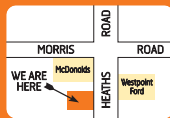

## 4 GREAT LOCATIONS! MEGA PET WAREHOUSE.

### HOPPERS CROSSING

33-39 Heaths Road

**TRADING HOURS**  
Mon-Wed. 9.00am – 5.30pm  
Thur & Fri. 9.00am – 6.00pm  
Sat. 9.00am – 5.00pm  
Sunday (£ Public Holidays)  
10.00am – 5.00pm